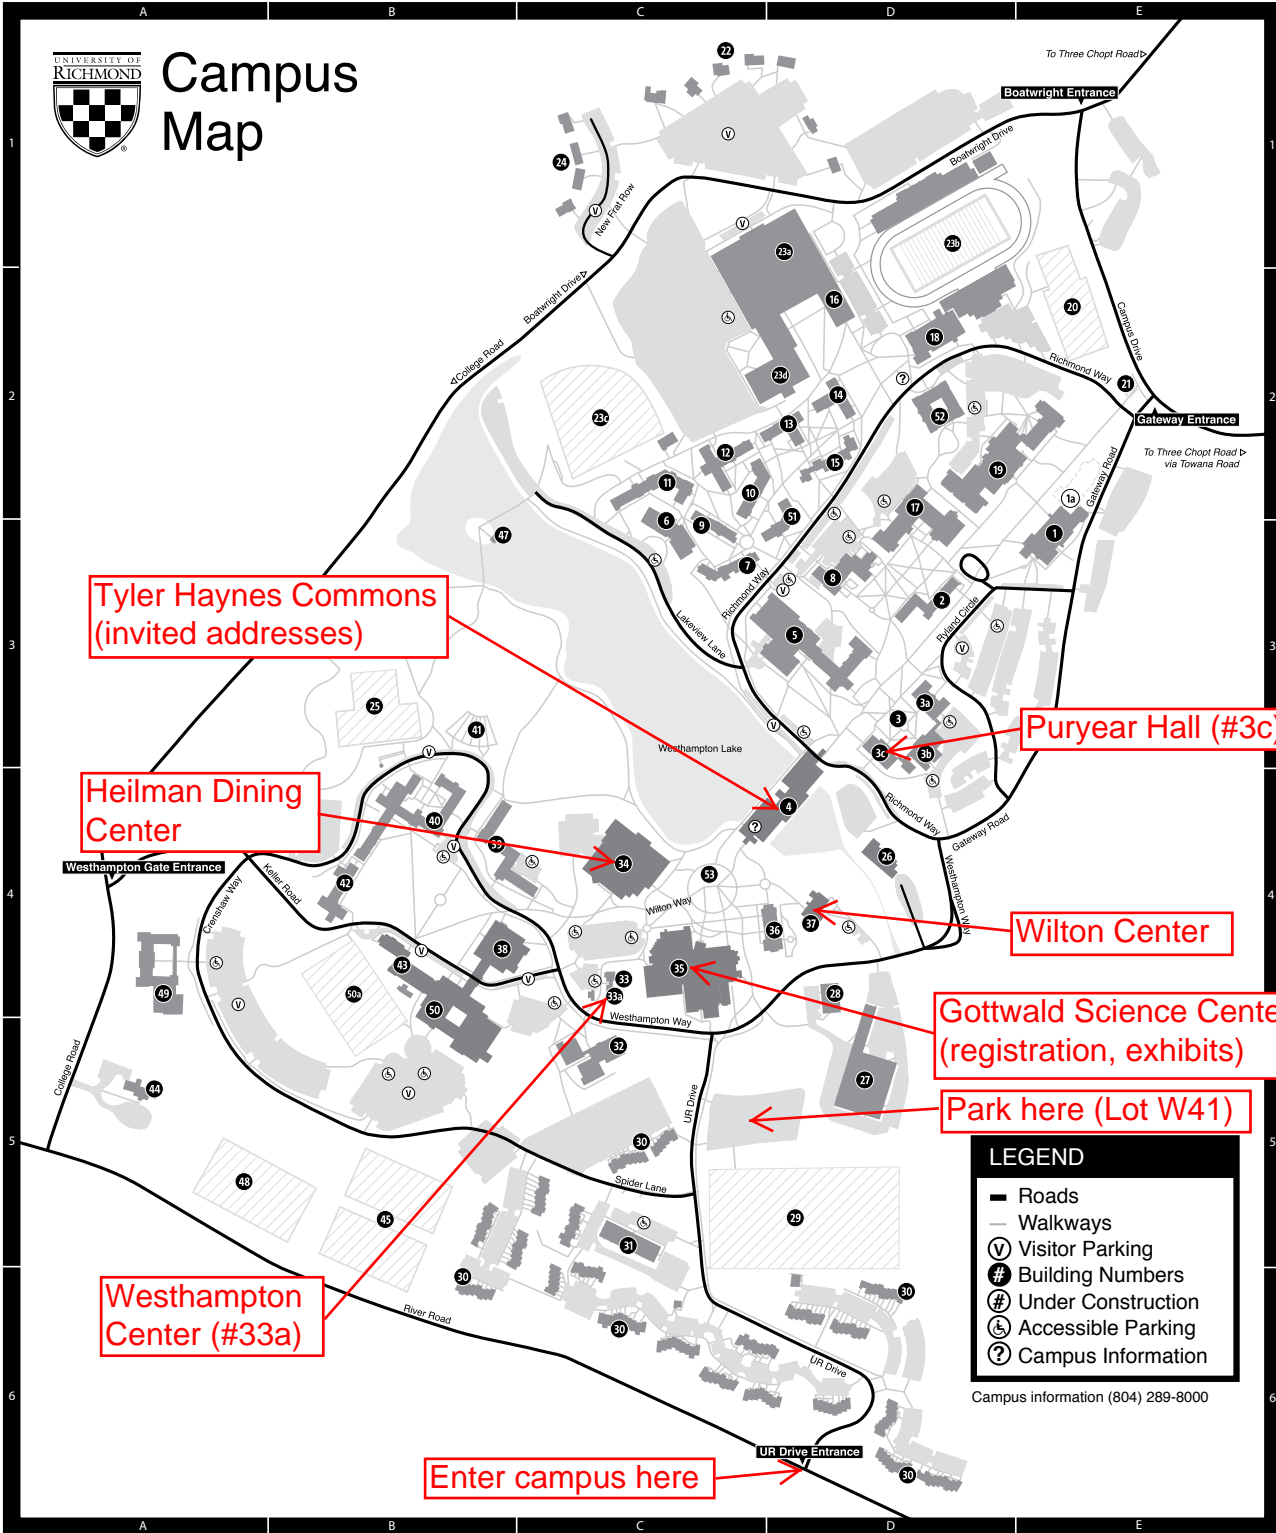

Campus Map

CAMPUS LOCATIONS

5	Adams Auditorium	D3	3a	Maryland Hall	D3
18	Admissions, Undergraduate	D2	5	Media Resource Center	D3
3a	Advancement	D3	16	Millhiser Gymnasium	D2
4	Alice Haynes Room	D4	50	Modlin Center for the Arts	B4
49	Alumni Relations	A4	12	Moore Hall	C2
22	Atlantic House	C1	40	North Court	B4
5	Boatwright Memorial Library	D3	40	North Court Reception Room	B4
38	Booker Hall	B4	22	Pacific House	C1
4	Bookstore	D4	31	Parking Services	C5
49	Bottomley House	A4	40	Perkinson Recital Hall	B4
18	Brunet Hall	D2	27	Physical Plant	D5
18	Bursar's Office	D2	23c	Pitt Baseball Field	C2
21	Bus Stop	E2	31	Police, University	C5
3a	Business and Finance Office	D3	34	Post Office, University	C4
52	Carole Weinstein International Center	D2	26	Power Plant	D4
38	Camp Concert Hall	B4	4	President's Dining Room	D4
36	Cannon Memorial Chapel	D4	44	President's Home	A5
4	Career Development Center	D4	3a	President's Office	D3
4	Center for Civic Engagement	D4	28	Printing Services	D4
5	Chancellor's Office	D3	3a	Provost's Office	D3
37	Chaplain's Office	D4	3c	Purveyor Hall	D3
36	Columbarium	D4	1a	Queally Hall	E3
3b	Counseling and Psychological Services (CAPS)	D3	18	Registrar's Office	D2
50a	Crenshaw Field	B4	51	Richmond College (main office)	D2
33	Deanery	C4	20	Richmond College Tennis Courts	E2
13	Dennis Hall	D2	3b	Richmond Hall	D3
1	Executive Education	E3	23a	Robins Center	D1
18	Financial Aid	D2	14	Robins Hall	D2
48	Football Practice Field	A5	49	Robins Pavilion	A4
22	Fraternity Row	C1	1	Robins School of Business	E3
24	Fraternity Row	C1	23b	Robins Stadium	D1
10	Freeman Hall	C2	2	Ryland Hall	D3
47	Gazebo	B3	5	School of Arts and Sciences (main office)	D3
35	Gottwald Center for the Sciences	C4	31	School of Continuing Studies (main office)	C5
39	Gray Court	B4	19	School of Law	D2
41	Greek Theatre, Jenkins	B3	42	South Court	B4
3	Gumerick Academic and Administrative Quadrangle	D3	31	Special Programs Building	C5
50	Harnett Museum of Art	B4	4	Student Development	D4
50	Harnett Print Study Center	B4	31	Student Health Center	C5
34	Heilman Center (dining hall)	C4	33	Thalheimer Guest Cottage	C4
17	Help Desk	D2	7	Thomas Hall	C3
51	Housing, Undergraduate Student	D2	4	Tyler Haynes Commons	D4
8	Human Resources	D3	27	University Facilities	D5
17	Information Services	D2	30	University Forest Apartments	B6, C5, C6, D6
52	International Education	D2	53	University Forum	C4
29	Intramural Fields	D5	45	Upper/Lower Grass Training Fields	B5
49	Jepson Alumni Center	A4	5	Virginia Baptist Historical Society	D3
17	Jepson Hall	D2	23d	Weinstein Center for Recreation and Wellness	D2
17	Jepson School of Leadership Studies	D2	8	Weinstein Hall	D3
50	Jepson Theatre	B4	33a	Westhampton Center	C4
15	Jeter Hall	D2	33	Westhampton College (main office)	C4
43	Keller Hall	B4	25	Westhampton College Tennis Courts	B3
6	Lakeview Hall	C3	51	Whitehurst	D2
22	Law Dorm	C1	37	Wilton Center	D4
19	Law School Alumni Office	D2	9	Wood Hall	C3
32	Lora Robins Court	C5			
5	Lora Robins Gallery of Design from Nature	D3			
11	Marsh Hall	C2			