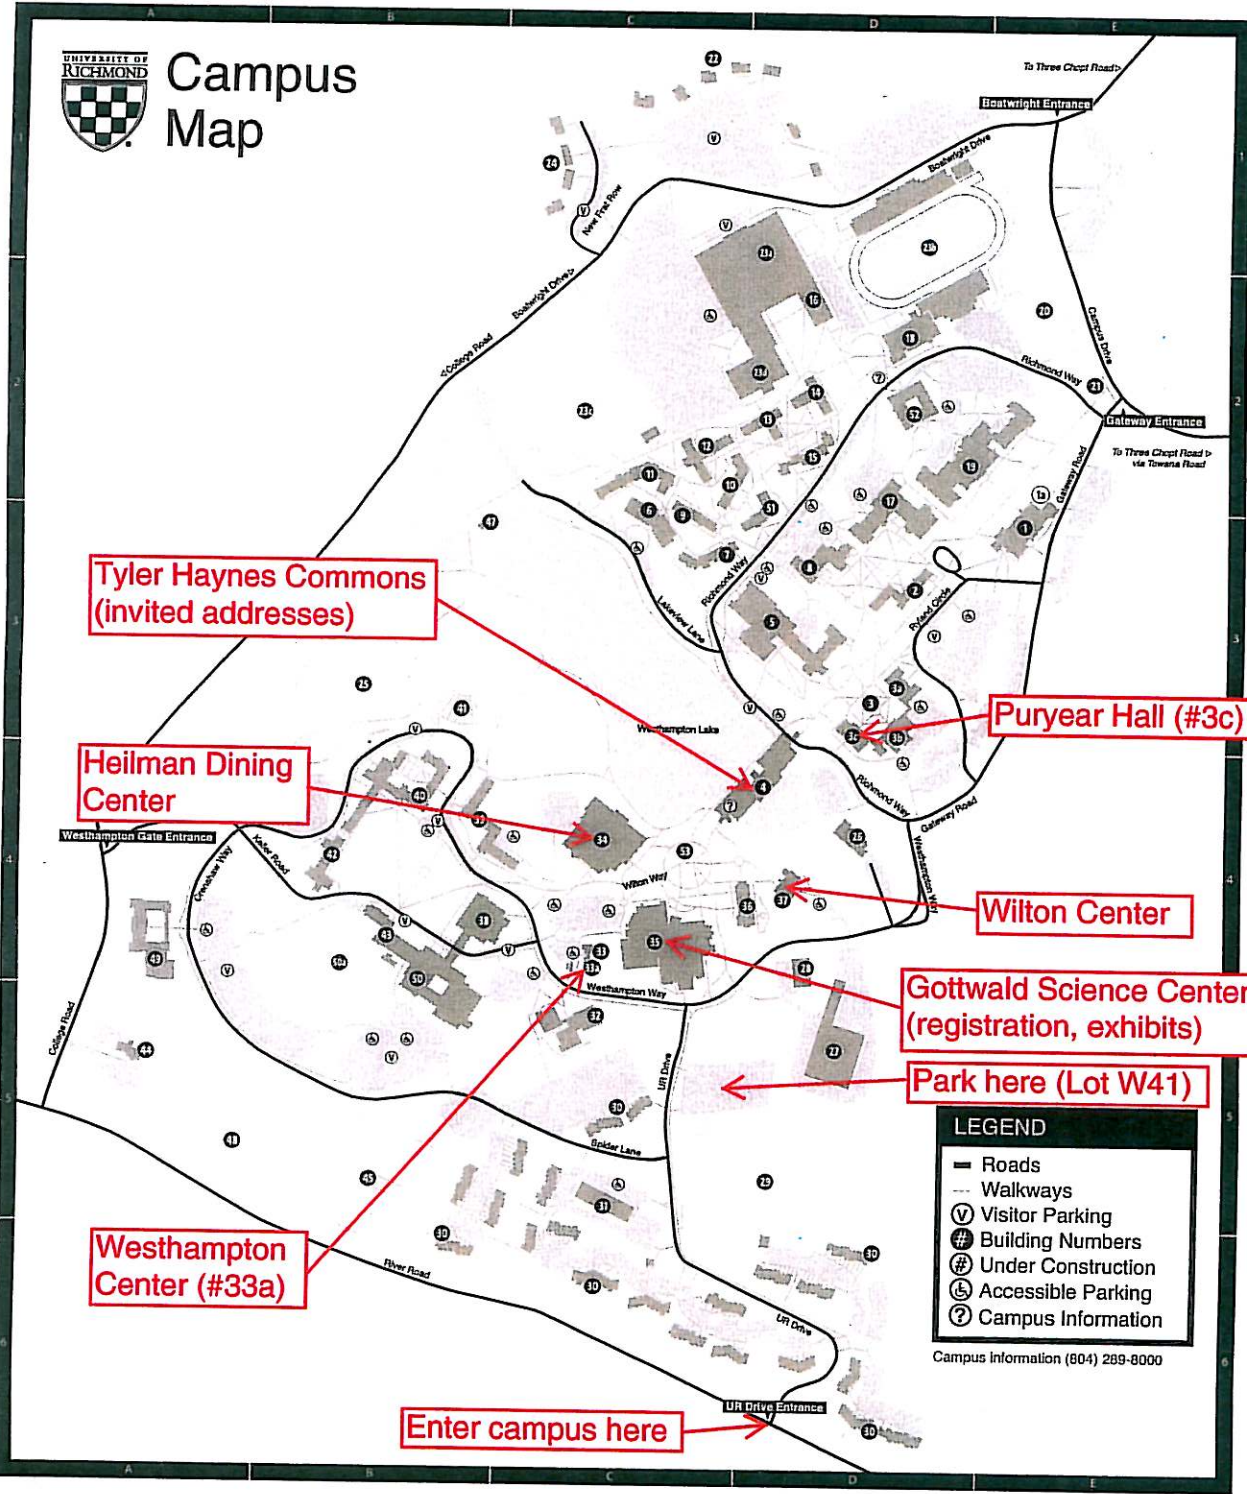

Campus Map

CAMPUS LOCATIONS

5	Adams Auditorium.....	D3	3a	Maryland Hall.....	D3
18	Admissions, Undergraduate.....	D2	5	Media Resource Center.....	D3
3a	Advancement.....	D3	16	Millhiser Gymnasium.....	D2
4	Alice Haynes Room.....	D4	50	Modlin Center for the Arts.....	B4
49	Alumni Relations.....	A4	12	Moore Hall.....	C2
22	Atlantic House.....	C1	40	North Court.....	B4
5	Boatwright Memorial Library.....	D3	40	North Court Reception Room.....	B4
38	Booker Hall.....	B4	22	Pacific House.....	C1
4	Bookstore.....	D4	31	Parking Services.....	C5
49	Bottomley House.....	A4	40	Perkinson Recital Hall.....	B4
18	Brunet Hall.....	D2	27	Physical Plant.....	D5
18	Bursar's Office.....	D2	23c	Pitt Baseball Field.....	C2
21	Bus Stop.....	E2	31	Police, University.....	C5
3a	Business and Finance Office.....	D3	34	Post Office, University.....	C4
52	Carole Weinstein International Center.....	D2	26	Power Plant.....	D4
38	Camp Concert Hall.....	B4	4	President's Dining Room.....	D4
36	Cannon Memorial Chapel.....	D4	44	President's Home.....	A5
4	Career Development Center.....	D4	3a	President's Office.....	D3
4	Center for Civic Engagement.....	D4	28	Printing Services.....	D4
5	Chancellor's Office.....	D3	3a	Provost's Office.....	D3
37	Chaplain's Office.....	D4	3c	Purveyor Hall.....	D3
36	Columbarium.....	D4	1a	Queally Hall.....	E3
3b	Counseling and Psychological Services (CAPS).....	D3	18	Registrar's Office.....	D2
50a	Crenshaw Field.....	B4	51	Richmond College (main office).....	D2
33	Deanery.....	C4	20	Richmond College Tennis Courts.....	E2
13	Dennis Hall.....	D2	3b	Richmond Hall.....	D3
1	Executive Education.....	E3	23a	Robins Center.....	D1
18	Financial Aid.....	D2	14	Robins Hall.....	D2
48	Football Practice Field.....	A5	49	Robins Pavilion.....	A4
22	Fraternity Row.....	C1	1	Robins School of Business.....	E3
24	Fraternity Row.....	C1	2	Ryland Hall.....	D3
10	Freeman Hall.....	C2	5	School of Arts and Sciences (main office).....	D3
47	Gazebo.....	B3	31	School of Continuing Studies (main office).....	C5
35	Gottwald Center for the Sciences.....	C4	19	School of Law.....	D2
39	Gray Court.....	B4	42	South Court.....	B4
41	Greek Theatre, Jenkins.....	B3	31	Special Programs Building.....	C5
3	Gumenick Academic and Administrative Quadrangle.....	D3	4	Student Development.....	D4
50	Hammett Museum of Art.....	B4	31	Student Health Center.....	C5
50	Hammett Print Study Center.....	B4	33	Thalhimer Guest Cottage.....	C4
34	Heilman Center (dining hall).....	C4	7	Thomas Hall.....	C3
17	Help Desk.....	D2	4	Tyler Haynes Commons.....	D4
51	Housing, Undergraduate Student.....	D2	27	University Facilities.....	D5
8	Human Resources.....	D3	30	University Forest Apartments.....	B6, C5, C6, D6
17	Information Services.....	D2	53	University Forum.....	C4
52	International Education.....	D2	45	Upper/Lower Grass Training Fields.....	B5
29	Intramural Fields.....	D5	5	Virginia Baptist Historical Society.....	D3
49	Jepson Alumni Center.....	A4	23d	Weinstein Center for Recreation and Wellness.....	D2
17	Jepson Hall.....	D2	8	Weinstein Hall.....	D3
17	Jepson School of Leadership Studies.....	D2	33a	Westhampton Center.....	C4
50	Jepson Theatre.....	B4	33	Westhampton College (main office).....	C4
15	Jeter Hall.....	D2	25	Westhampton College Tennis Courts.....	B3
43	Keller Hall.....	B4	51	Whitehurst.....	D2
6	Lakeview Hall.....	C3	37	Wilton Center.....	D4
22	Law Dorm.....	C1	9	Wood Hall.....	C3
19	Law School Alumni Office.....	D2			
32	Lora Robins Court.....	C5			
5	Lora Robins Gallery of Design from Nature.....	D3			
11	Marsh Hall.....	C2			