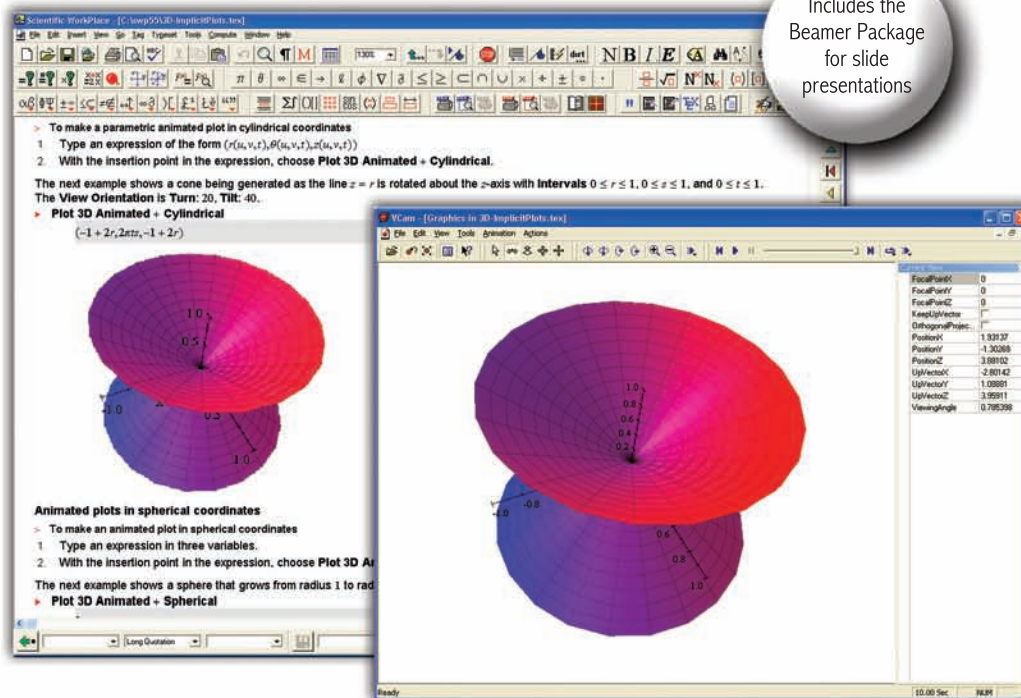

# Scientific WorkPlace<sup>®</sup> Scientific Word<sup>®</sup>

- Mathematical Word Processing
- L<sup>A</sup>T<sub>E</sub>X Typesetting
- Computer Algebra

Includes the Beamer Package for slide presentations

## The Gold Standard for Mathematical Publishing

*Scientific WorkPlace* and *Scientific Word Version 5.5* make writing, sharing, and doing mathematics easier. You compose and edit your documents directly on the screen, without having to think in a programming language. A click of a button allows you to typeset your documents in L<sup>A</sup>T<sub>E</sub>X. You choose to print with or without L<sup>A</sup>T<sub>E</sub>X typesetting, or publish on the web. *Scientific WorkPlace* and *Scientific Word* enable both professionals and support staff to produce stunning books and articles. Also, the integrated computer algebra system in *Scientific WorkPlace* enables you to solve and plot equations, animate 2D and 3D plots, rotate, move, and fly through 3D plots, create 3D implicit plots, and more.