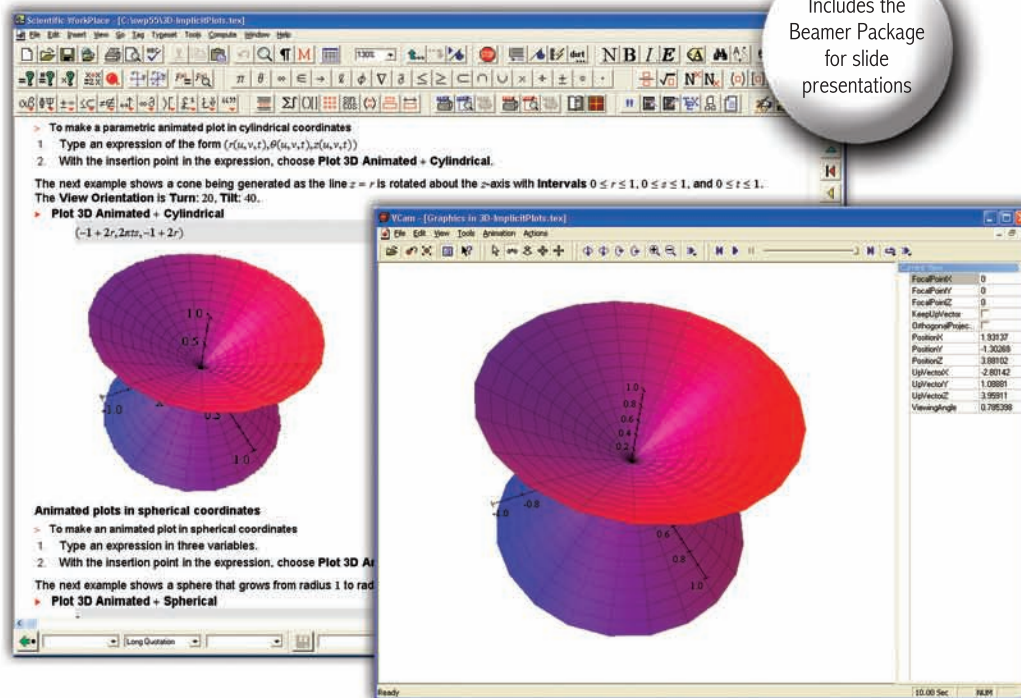

# Scientific WorkPlace<sup>®</sup> Scientific Word<sup>®</sup>

- Mathematical Word Processing
- L<sup>A</sup>T<sub>E</sub>X Typesetting
- Computer Algebra

Includes the  
Beamer Package  
for slide  
presentations

## The Gold Standard for Mathematical Publishing

*Scientific WorkPlace* and *Scientific Word Version 5.5* make writing, sharing, and doing mathematics easier. You compose and edit your documents directly on the screen, without having to think in a programming language. A click of a button allows you to typeset your documents in L<sup>A</sup>T<sub>E</sub>X. You choose to print with or without L<sup>A</sup>T<sub>E</sub>X typesetting, or publish on the web. *Scientific WorkPlace* and *Scientific Word* enable both professionals and support staff to produce stunning books and articles. Also, the integrated computer algebra system in *Scientific WorkPlace* enables you to solve and plot equations, animate 2D and 3D plots, rotate, move, and fly through 3D plots, create 3D implicit plots, and more.