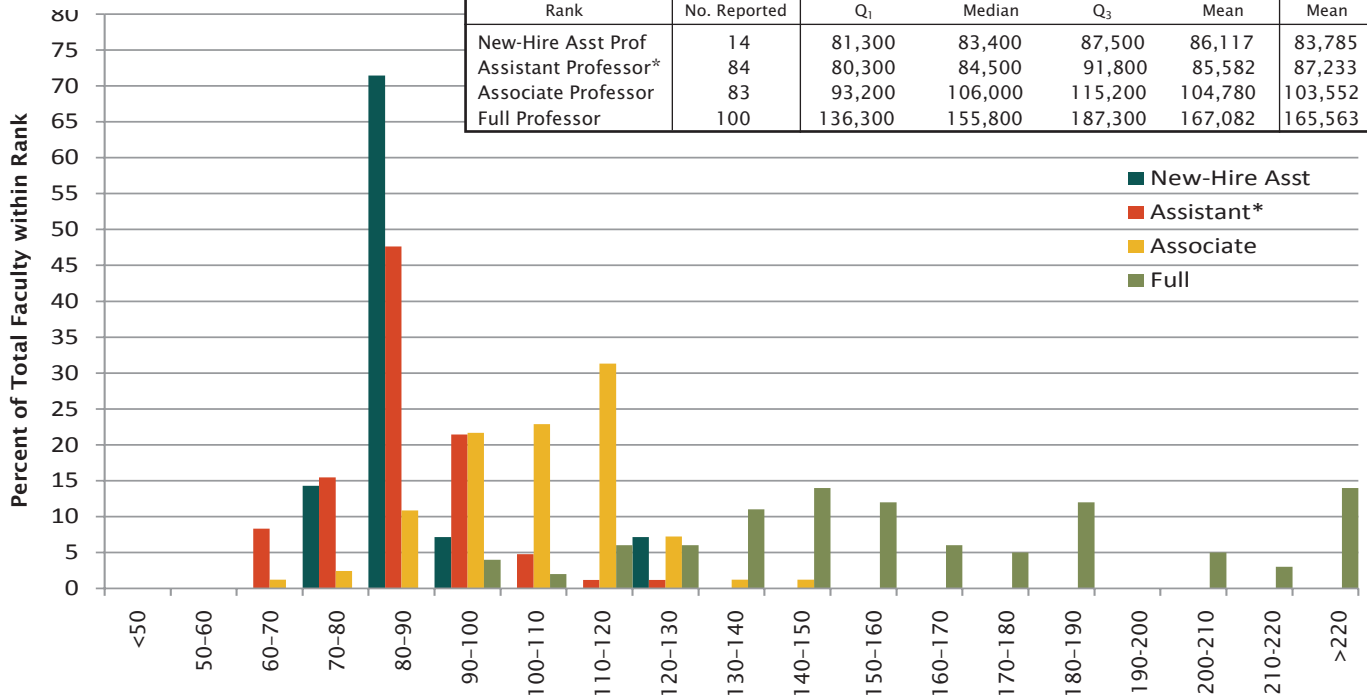

## Biostatistics Group Faculty Salaries\*\*

12 responses out of 47 departments (26%)

Rank	2015-16					2014-15
	No. Reported	Q <sub>1</sub>	Median	Q <sub>3</sub>	Mean	Mean
New-Hire Asst Prof	14	81,300	83,400	87,500	86,117	83,785
Assistant Professor*	84	80,300	84,500	91,800	85,582	87,233
Associate Professor	83	93,200	106,000	115,200	104,780	103,552
Full Professor	100	136,300	155,800	187,300	167,082	165,563