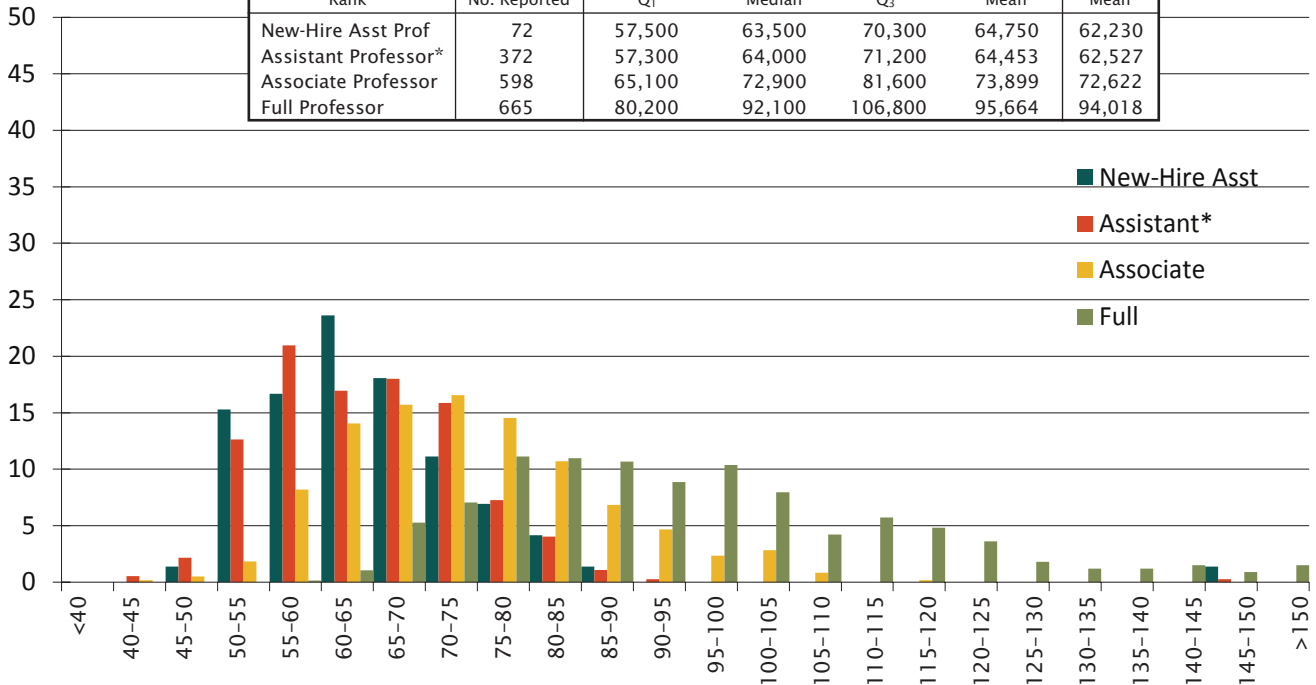

Master's Group Faculty Salaries

89 responses out of 175 departments (51%)

Rank	2015-16					2014-15
	No. Reported	Q ₁	Median	Q ₃	Mean	Mean
New-Hire Asst Prof	72	57,500	63,500	70,300	64,750	62,230
Assistant Professor*	372	57,300	64,000	71,200	64,453	62,527
Associate Professor	598	65,100	72,900	81,600	73,899	72,622
Full Professor	665	80,200	92,100	106,800	95,664	94,018

Percent of Total Faculty within Rank

2015-16 Academic-Year Salaries (in thousands of dollars)

*Includes new hires.