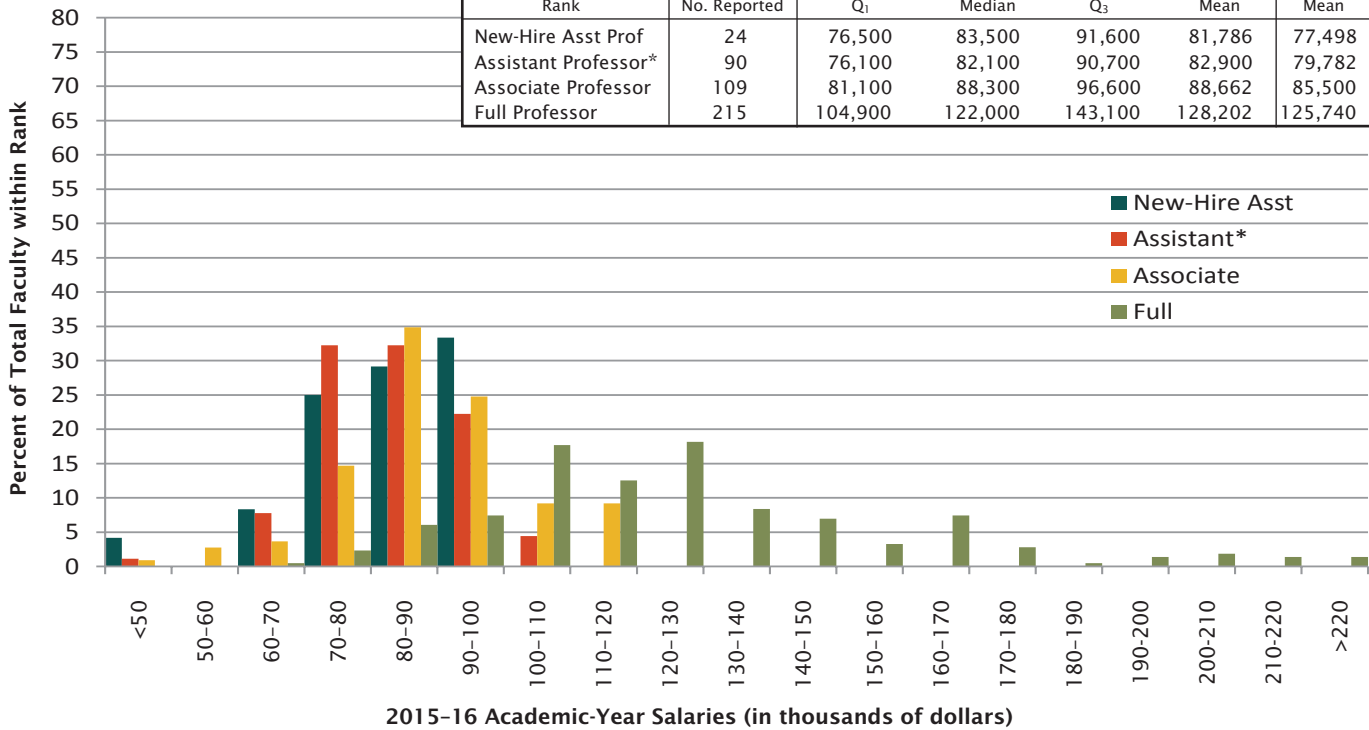

Math Private Small Group Faculty Salaries

21 responses out of 29 departments (72%)

Rank	2015-16					2014-15
	No. Reported	Q ₁	Median	Q ₃	Mean	Mean
New-Hire Asst Prof	24	76,500	83,500	91,600	81,786	77,498
Assistant Professor*	90	76,100	82,100	90,700	82,900	79,782
Associate Professor	109	81,100	88,300	96,600	88,662	85,500
Full Professor	215	104,900	122,000	143,100	128,202	125,740

*Includes new hires.