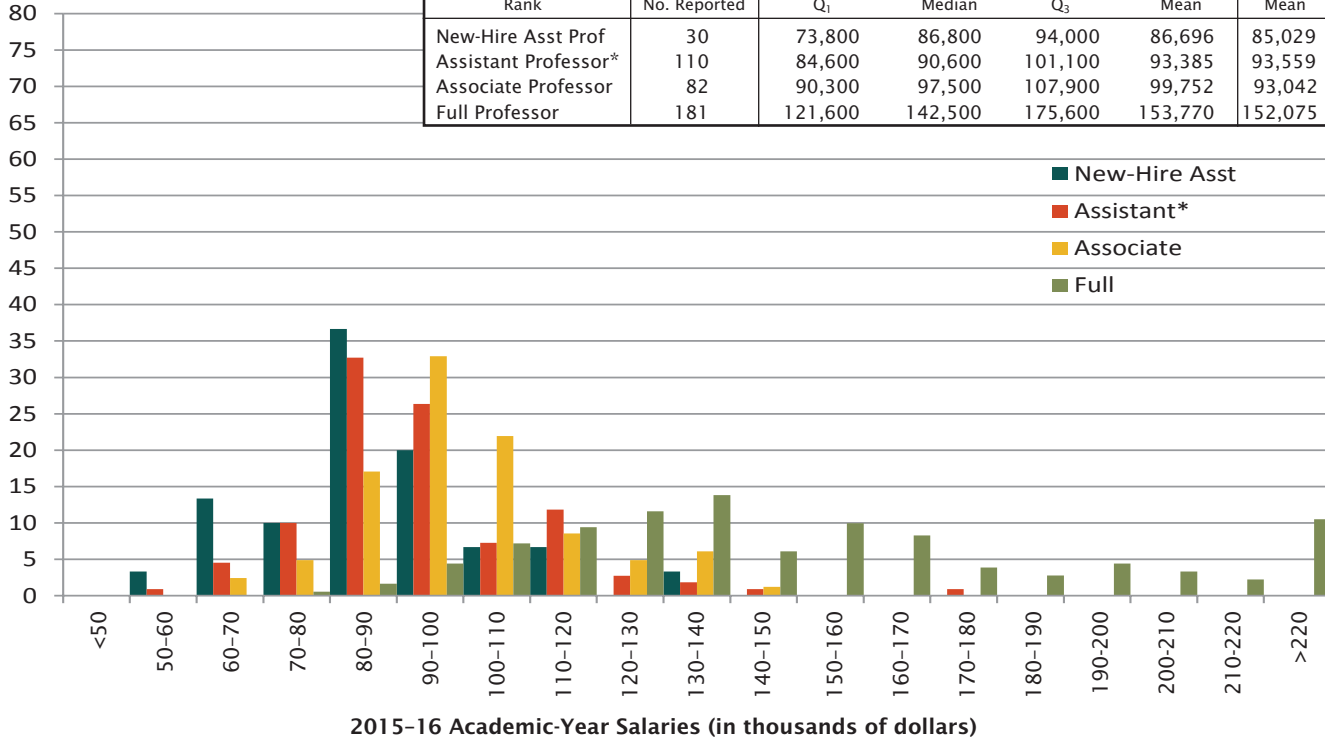

## Statistics Group Faculty Salaries\*\*

22 responses out of 58 departments (38%)

Rank	2015-16					2014-15
	No. Reported	Q <sub>1</sub>	Median	Q <sub>3</sub>	Mean	Mean
New-Hire Asst Prof	30	73,800	86,800	94,000	86,696	85,029
Assistant Professor*	110	84,600	90,600	101,100	93,385	93,559
Associate Professor	82	90,300	97,500	107,900	99,752	93,042
Full Professor	181	121,600	142,500	175,600	153,770	152,075

Percent of Total Faculty within Rank

\*Includes new hires.

\*\*Faculty salary data provided by the American Statistical Association.